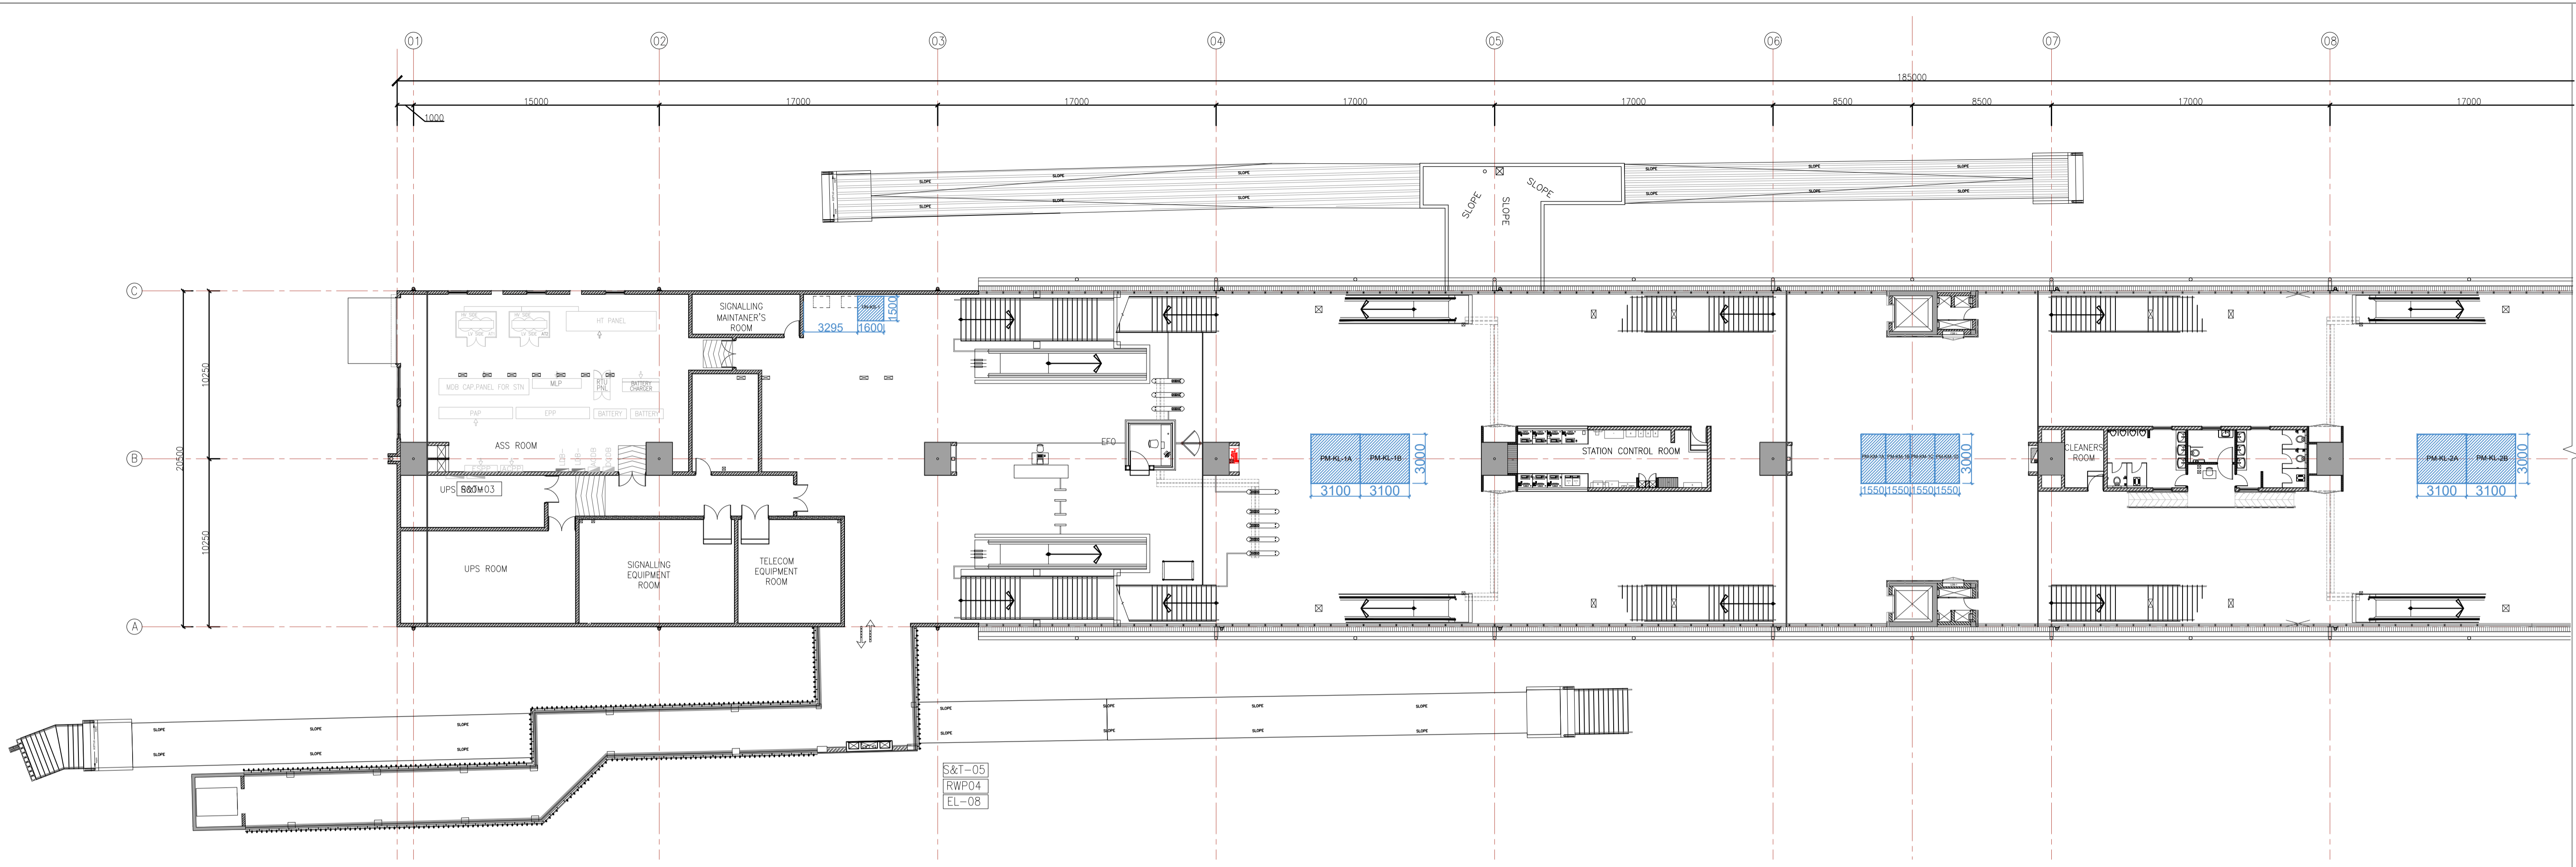

ANDHERI WEST METRO STATION- CONCOURSE LEVEL 1 PLAN

ANDHERI WEST METRO STATION- CONCOURSE LEVEL PLAN